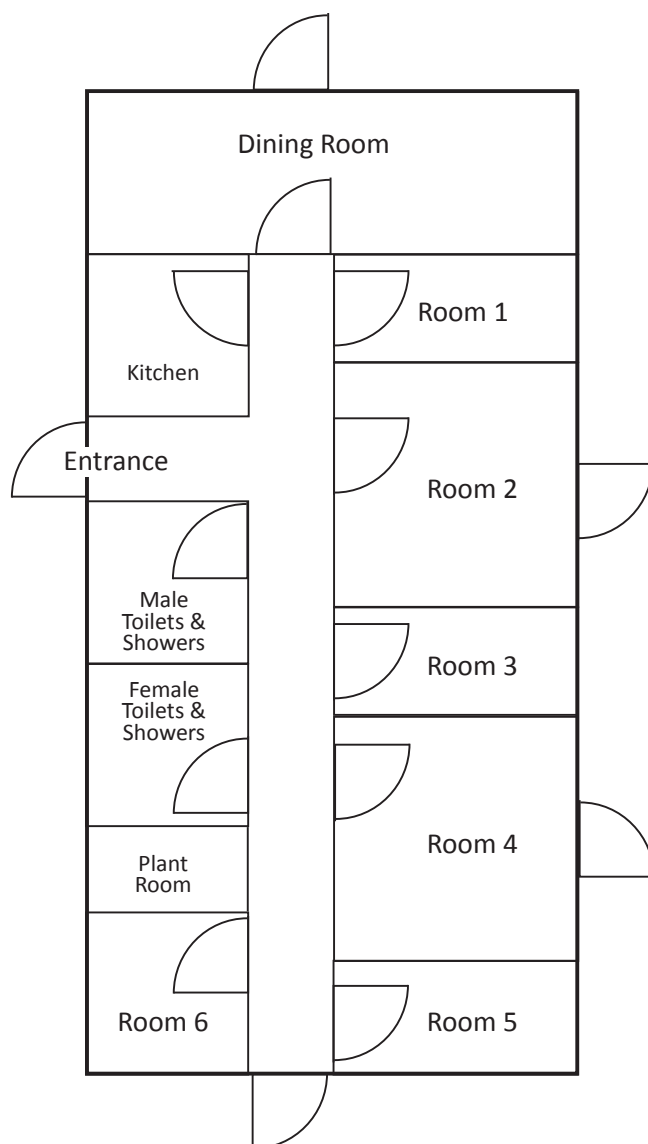

# The Bunkhouse

The Bunkhouse is a self-contained, single-storey accommodation block, incorporating a fully-equipped kitchen, washroom and a dining room / lounge. The Bunkhouse has six bedrooms, sleeping 24 people in a mix of bunks and single beds.

This building is available on a self-catered or full-board basis.

*The Bunkhouse*

Room:	Capacity / Format
1	3 (1 x single, 1 x bunk)
2	8 (4 x bunks)
3	3 (1 x single, 1 x bunk)
4	6 (3 x bunks)
5	3 (1 x single, 1 x bunk)
6	2 (1 x bunk)
TOTAL	25 max, ideally 24