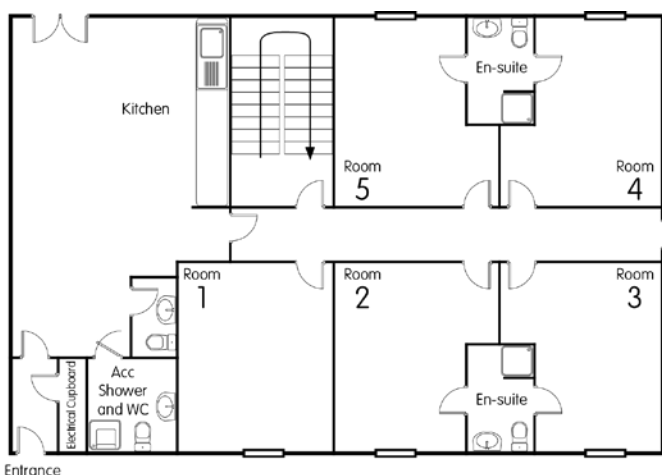

THE LAKEHOUSE

The Lakehouse is a self-contained, two-storey accommodation block ideally suited for up to 36 guests.

The accommodation includes an open plan dining area with a small kitchenette, an accessible shower and toilet.

Room 1 and 12 are designated teachers' bedrooms, room 1 has a separate bathroom and room 12 has an ensuite bathroom.

Rooms 2-11 have bathrooms shared between two.

The building is accessible downstairs for wheelchair users.

For groups over 20, meals will be in a shared dining area in another building.

Room:	Capacity	Format
1	2	2 x singles
2-5	4	1 x bunk bed 2 x singles
6-9	3	1 x bunk bed 1 x single
10	3	3 x singles
11	3	1 x bunk bed 1 x single
12	2	2 x singles
Total	36 Max	

The Lakehouse Layout:

Ground floor